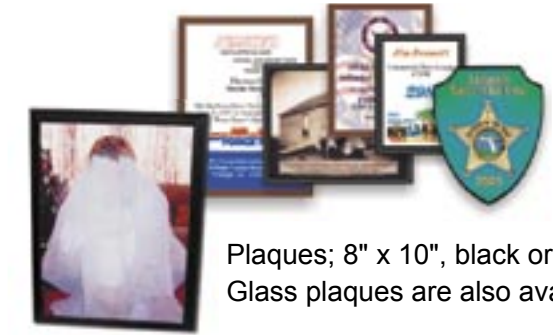

Message Boards

License Plate or Frame

Mouse Pads  
soft or hard surface

Sticky Note Holder

Ornaments

Puzzle

Stockings

Teddy Bears

Neck Tie

Tote  
large or small

Trailer Hitches and Inserts

Cherry, Mahogany, or  
Maple Finish

Please contact the studio for information on our custom printed ceramic tiles and our full-color awards and plaques.

Ceramic Tiles

Various Plaques, including wood and glass

Plaques; 8" x 10", black or cherry.  
Glass plaques are also available.